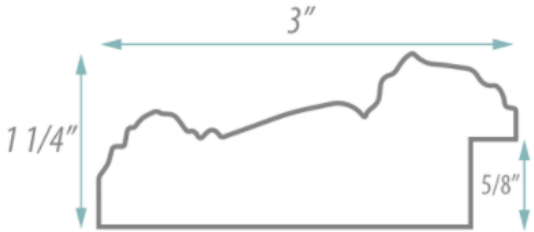

### FEATURES:

- ONE 21X36" HIGH RESOLUTION SILVER PLATE GLASS MIRROR SIZE W/ DECORATIVE FRAME.
- "WALL HUGGER" HANGER FOR MOUNTING INCLUDED.
- STANDARD MOUNTING STYLE IS VERTICAL. FOR HORIZONTAL, PLEASE SPECIFY WHEN ORDERING.
- PACKED IN FOUR WALL (FOLDED DOUBLE WALL) CORRUGATION.
- STYLE: ORNATE
- COLOR: CREAM
- FINISH: RUSTIC

### MIRROR FINISHES:

- FLAT POLISHED EDGE
- BEVELED EDGE

**OVERALL SIZE DIMENSION: 27" WIDE X 42" HIGH X 1 1/4" DEEP**